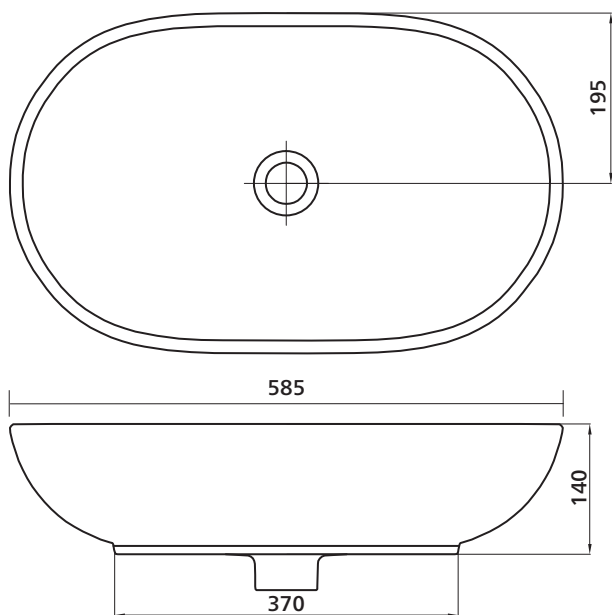

Arko 018

Collection: Elevate
Former name: Paxi 018

Above counter basin, super-ellipse

This beautiful super-ellipse design basin will add a distinctive centrepiece to any contemporary bathroom space.

Order codes

191453 Arko 018 basin Old code: SBC-018

Product details

TAPHOLE No taphole.
WASTE Suits standard 32 mm non-overflow waste (not supplied).
CAPACITY 13 litres.
OVERFLOW No overflow.
MATERIAL White vitreous china.
COLOUR White.
FIXING Always use the actual basin to verify cutout.
Use silicone sealant. Do not use epoxy type adhesives.

Arko 018

Premium Basin Wastes (AVAILABLE SEPARATELY)

POP-OUT BASIN WASTE – WITH CERAMIC CAP AND CHROME BASE
192258 Ceramic Pop-out Basin Waste, White Gloss
(Note: Ceramic caps are also available in other colours and finishes)

basin wastes

SEIMA

kitchen + laundry + bathroom ware

seima.com.au

Please note

- All measurements are in millimetres.
- Dimensions are nominal and subject to normal ceramic manufacturing variations of ± 5 mm.
- Wastes, taps and bottle traps shown in images are not included unless specified.
- Fixing: Use silicone sealant. Do not use epoxy type adhesives.
- Always use the actual basin to verify cutout.
- Specifications may vary without notice as part of our continuous improvement practices.
- Clean with a damp cloth. Do not use abrasive cleaners, liquids or pastes.