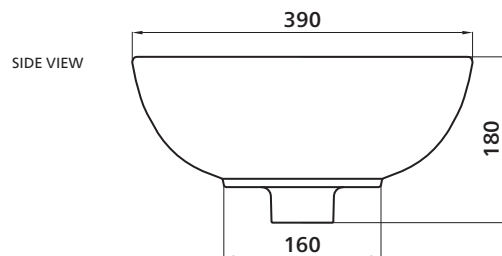

Arko 018

Collection: Elevate
Former name: Paxi 018

Above counter basin, super-ellipse

This beautiful super-ellipse design basin will add a distinctive centrepiece to any contemporary bathroom space.

Order codes

191453 Arko 018 basin Old code: SBC-018

Product details

TAPHOLE No taphole.
WASTE Suits standard 32 mm non-overflow waste (not supplied).
CAPACITY 13 litres.
OVERFLOW No overflow.
MATERIAL White vitreous china.
COLOUR White.
FIXING Always use the actual basin to verify cutout.
Use silicone sealant. Do not use epoxy type adhesives.