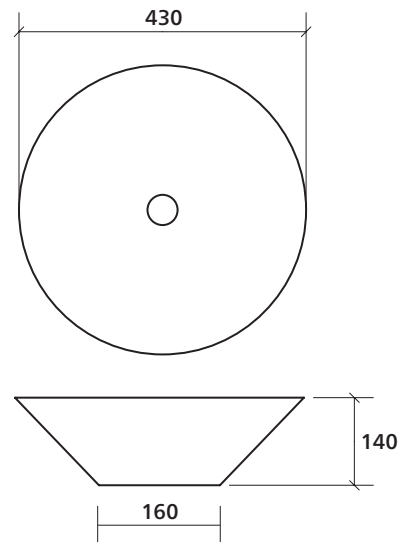

## Above counter basin, round

This classic vessel style basin has straight sides and sits above benchtop level, to create a striking contemporary bathroom centrepiece.

### Product details

TAPHOLE	No taphole.
WASTE	Suits 32 mm waste (not supplied).
OVERFLOW	No overflow.
CAPACITY	6 litres.
MATERIAL	Ceramic basin, vitreous china.
COLOUR	White.
COLOUR	Gloss.
FIXING	Always use the actual basin to verify cutout. Use silicone sealant. Do not use epoxy type adhesives.

#### Please note

- All measurements are in millimetres.
- Dimensions are nominal and subject to normal ceramic manufacturing variations of  $\pm 5$ mm.
- Wastes, taps and bottle traps shown in images are not included unless specified.
- Fixing: Use silicone sealant. Do not use epoxy type adhesives.
- Always use the actual basin to verify cutout.
- Specifications may vary without notice as part of our continuous improvement practices.
- Clean with a damp cloth. Do not use abrasive cleaners, liquids or pastes.