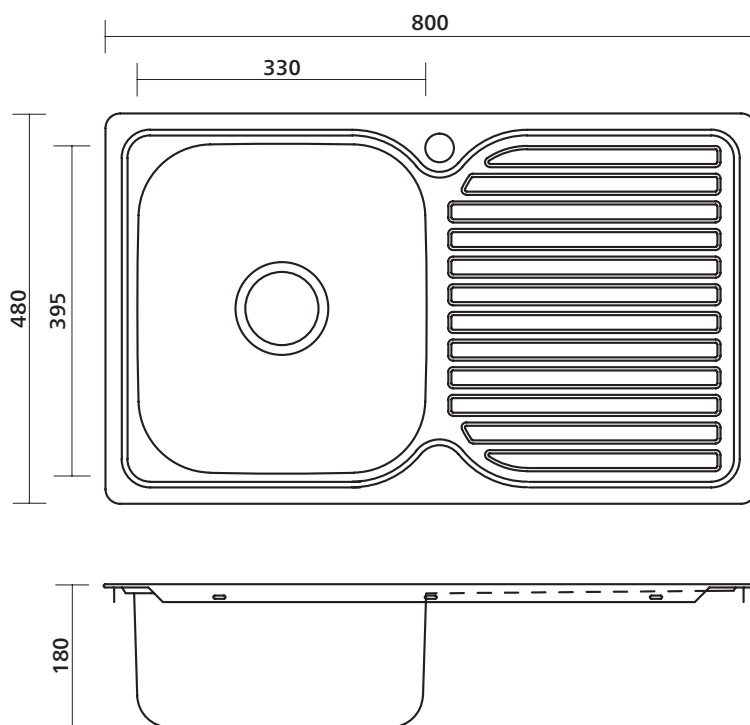

- Contemporary classic lines and silk finish
- 0.8 mm thick premium 304 grade stainless steel
- Large capacity bowls
- Easy to clean
- Sound deadening
- Designer basket wastes

Order codes

191628	Acero 800, 1 taphole, right drainer	old code: SKS-A800-RD
191626	Acero 800, 1 taphole, left drainer	old code: SKS-A800-LD
191625	Acero 800, no taphole	old code: SKS-A800-OT

Product details

SUMMARY	One bowl, one drainer on right or left
WASTE	Includes basket waste
OVERFLOW	Optional overflow kit available
BOWL SIZE	330 x 395 mm, 180 mm deep
ACCESSORIES	Accessories available.