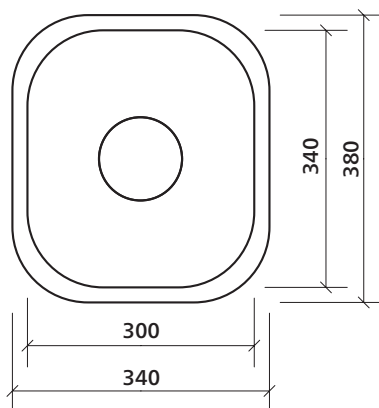

- Contemporary classic lines
- 0.8 mm thick premium 304 grade stainless steel
- Easy to clean
- Sound deadening
- Designer basket wastes

Order codes

191607 Acero 204 old code: SKS-204

Product details

SUMMARY	Single bowl, standard size, undermount
WASTE	Includes basket waste
OVERFLOW	Optional overflow kit available
BOWL SIZE	300 x 340 mm, 170 mm deep Surround 20 mm

170 mm deep

SEIMA

kitchen + laundry + bathroom ware

seima.com.au

Please note

- All measurements are in millimetres.
- Dimensions are nominal and subject to normal manufacturing variations.
- Always use the actual product to verify cutout.
- Use silicone sealant. Do not use epoxy type adhesives.
- Specifications may vary without notice as part of our continuous improvement practices.