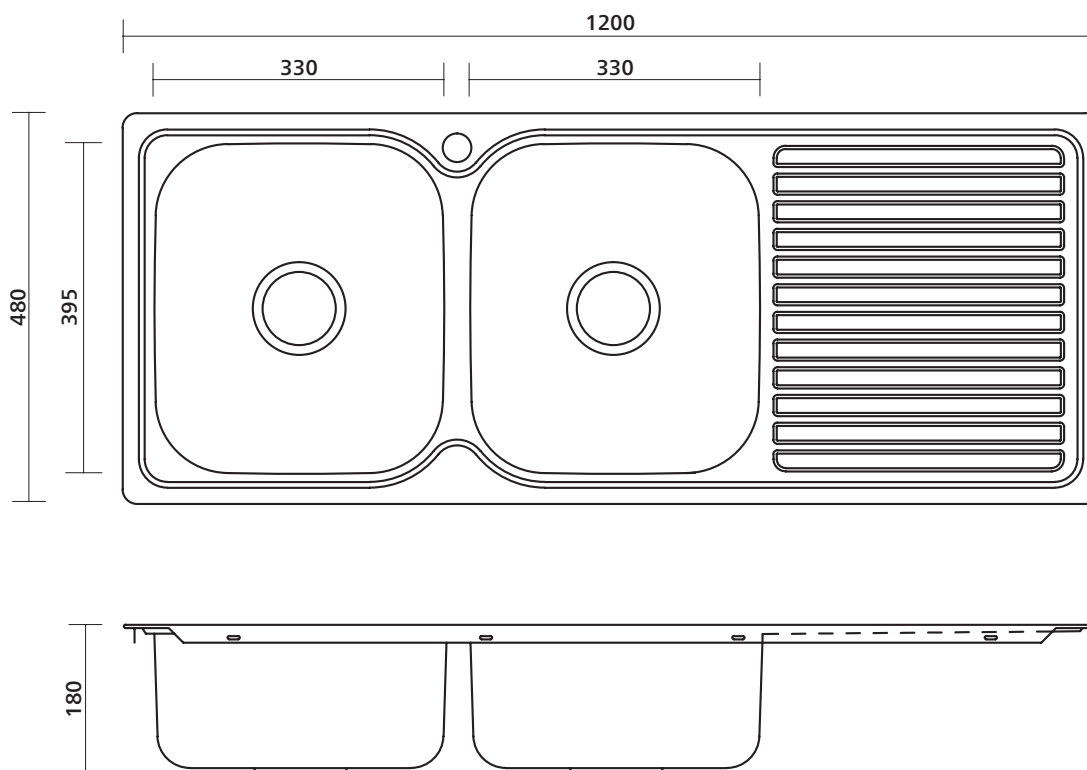

- Contemporary classic lines and silk finish
- 0.8 mm thick premium 304 grade stainless steel
- Large capacity bowls
- Easy to clean
- Sound deadening
- Designer basket wastes

Order codes

191623	Acero 1200, 1 taphole, right drainer	old code: SKS-A1200-RD
191621	Acero 1200, 1 taphole, left drainer	old code: SKS-A1200-LD
191620	Acero 1200, no taphole	old code: SKS-A1200-OT

Product details

SUMMARY	Two bowls, single drainer on right or left
WASTE	Includes basket waste
OVERFLOW	Optional overflow kit available
BOWL SIZE	Each bowl 330 x 395 mm, 180 mm deep
ACCESSORIES	Accessories available.